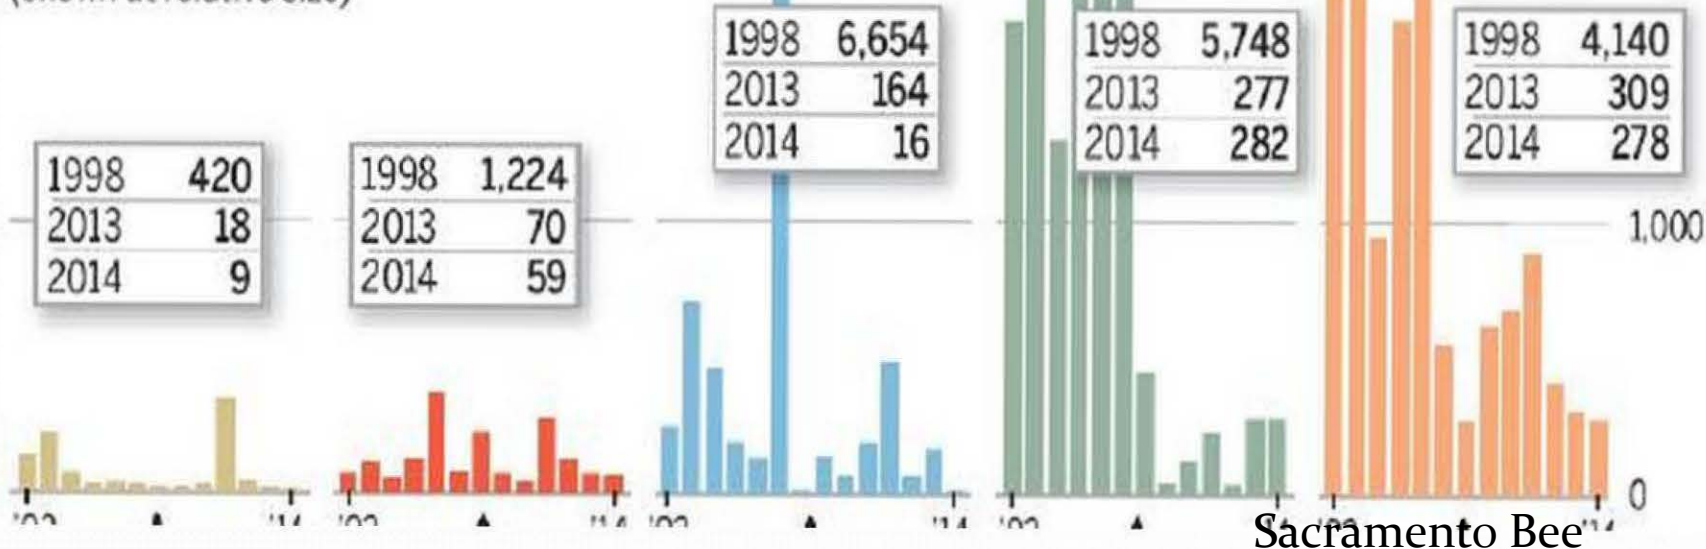

LAYPERSON'S GUIDE TO

Water Rights Law

Prepared by the Water Education Foundation

It's everyone's turn.

The “wicked” problems in the Delta

THE REGULATORY DROUGHT

**WE FARM
YOU EAT
ANY QUESTIONS ?**

Average index of the number of fish relative to the volume of water sampled at all sites

Average index based on fish netted at 31 sites

10,000 cubic meters of water sampled at each site

American shad

Delta smelt

Young striped bass

Longfin smelt

Threadfin shad

Species surveyed (shown at relative size)